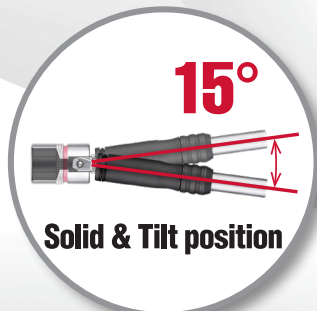

SLH21U

2WAY-Speed L-Handle, 11PC. Set

5 Bits 1/4" HEX 1" Length

⊕1 ⊕2 ⊕3 ⊖SL4 ⊖SL6

H8 H10 H12 H13 H14