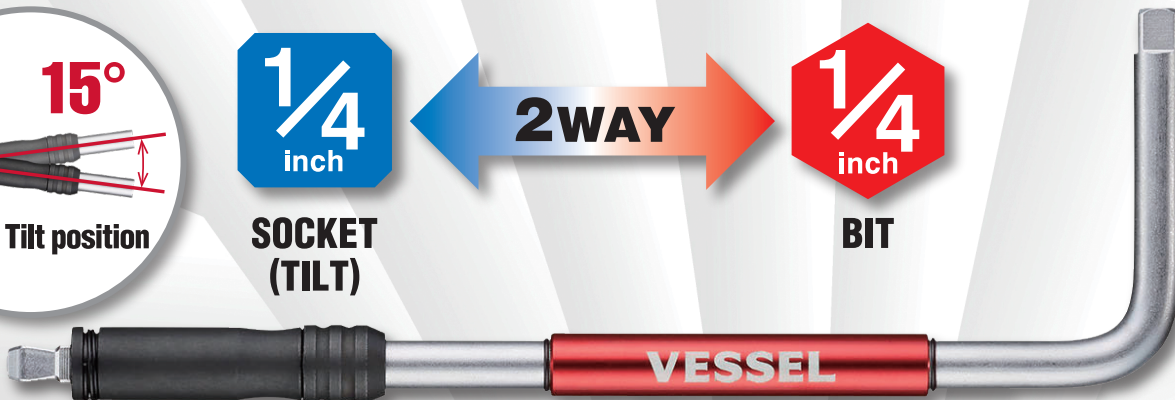

SLH21U

2WAY-Speed L-Handle, 11PC. Set

5 Bits 1/4" HEX 1" Length

⊕1 ⊕2 ⊕3 ⊖SL4 ⊖SL6

H8 H10 H12 H13 H14