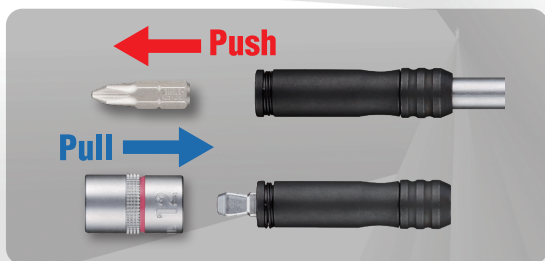

SLH21U

2WAY-Speed L-Handle, 11PC. Set

5 Bits 1/4" HEX 1" Length

⊕1 ⊕2 ⊕3 ⊖SL4 ⊖SL6

H8 H10 H12 H13 H14