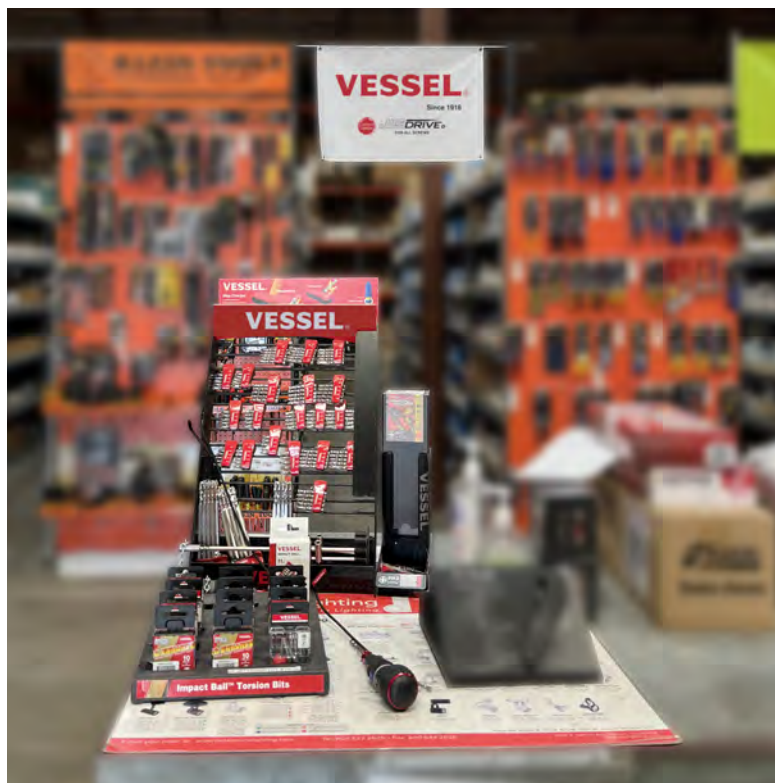

FOR BRANDING

BANNER

Size : H4 ft x W6 ft

VESSEL®

LOGO PANEL

Size : L :H15" × W36"
M:H10" × W23"
S :H6" × W14"

FLOOR MAT
w/ **Adhesive**
also for countertop

Size : H17.5" × W24"