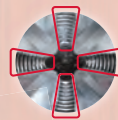

SUPER CUSHION[™]

Reduce your fatigue by 20%

Detachable

Stubby

36-teeth Gear

JAWSFIT[®]

JAWS FIT[®] TIP

12°

For removing stuck, rusted and distorted screws.

Our Tang-thru nut incorporates a cam rotation mechanism.

Stuck Screw

Rusted Screw

Distorted Screw

IMPACTA

GEL FUNCTION

GEL GRIP is ideal for a heavy load on the palm, such as working for long wood screws.