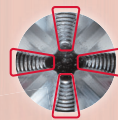

MEGADORA™

SUPER CUSHION™

Reduce your fatigue by 20%

Detachable

Stubby

36-teeth Gear

JAWSFIT[®]

JAWS FIT[®] TIP

12°

For removing stuck, rusted and distorted screws.

Our Tang-thru nut incorporates a cam rotation mechanism.

Stuck Screw

Rusted Screw

Distorted Screw

IMPACTA

GEL FUNCTION

GEL GRIP is ideal for a heavy load on the palm, such as working for long wood screws.